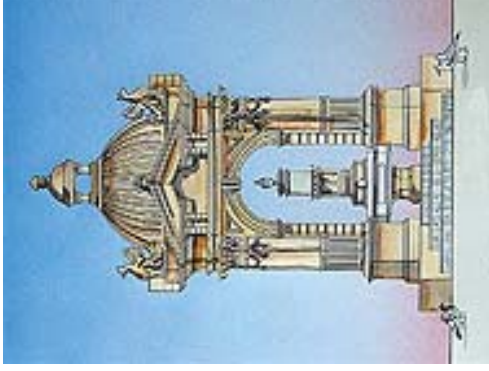

Independent Theatre
North Sydney
Size 170 x 231mm

Fraser Fountain
Art Gallery Road, Sydney
Size 170 x 231mm

Conservatorium of Music Gates
Art Gallery Rd, Sydney
Size 170 x 231mm

National Trust Centre
Observatory Hill Sydney, Sydney
Size 170 x 231mm

Vice Regal Gates
RAS Showground, Sydney
Size 170 x 231mm

Palace Garden Gates
Royal Botanic Gardens, Sydney
Size 170 x 231mm

Dept. of Education
Bridge Street, Sydney
Size 170 x 231mm

Department of Lands
Bridge Street, Sydney
Size 170 x 231mm

Woolloomooloo Gates
Royal Botanic Gardens, Sydney
Size 170 x 231mm

Health Department
Macquarie Street, Sydney
Size 170 x 231mm