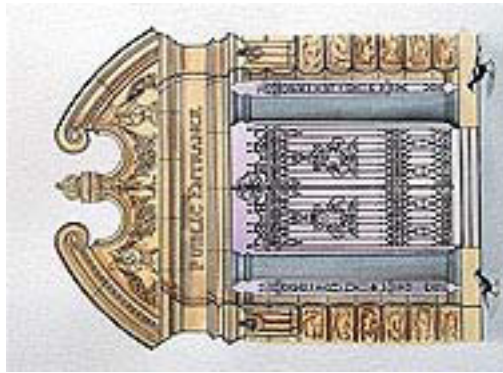

Independent Theatre
North Sydney
Size 170 x 231mm

Fraser Fountain
Art Gallery Road, Sydney
Size 170 x 231mm

Conservatorium of Music Gates
Art Gallery Rd, Sydney
Size 170 x 231mm

National Trust Centre
Observatory Hill Sydney, Sydney
Size 170 x 231mm

Vice Regal Gates
RAS Showground, Sydney
Size 170 x 231mm

Palace Garden Gates
Royal Botanic Gardens, Sydney
Size 170 x 231mm

Dept. of Education
Bridge Street, Sydney
Size 170 x 231mm

Department of Lands
Bridge Street, Sydney
Size 170 x 231mm

Woolloomooloo Gates
Royal Botanic Gardens, Sydney
Size 170 x 231mm

Health Department
Macquarie Street, Sydney
Size 170 x 231mm