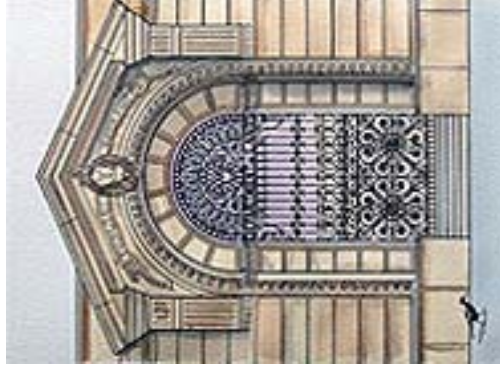

Independent Theatre
North Sydney
Size 170 x 231mm

Fraser Fountain
Art Gallery Road, Sydney
Size 170 x 231mm

Conservatorium of Music Gates
Art Gallery Rd, Sydney
Size 170 x 231mm

National Trust Centre
Observatory Hill Sydney, Sydney
Size 170 x 231mm

Vice Regal Gates
RAS Showground, Sydney
Size 170 x 231mm

Palace Garden Gates
Royal Botanic Gardens, Sydney
Size 170 x 231mm

Dept. of Education
Bridge Street, Sydney
Size 170 x 231mm

Department of Lands
Bridge Street, Sydney
Size 170 x 231mm

Woolloomooloo Gates
Royal Botanic Gardens, Sydney
Size 170 x 231mm

Health Department
Macquarie Street, Sydney
Size 170 x 231mm