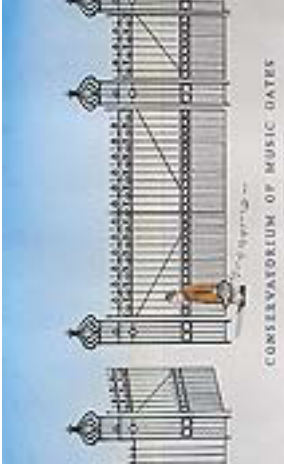

Independent Theatre
North Sydney
Size 170 x 231mm

Fraser Fountain
Art Gallery Road, Sydney
Size 170 x 231mm

Conservatorium of Music Gates
Art Gallery Rd, Sydney
Size 170 x 231mm

National Trust Centre
Observatory Hill Sydney, Sydney
Size 170 x 231mm

Vice Regal Gates
RAS Showground, Sydney
Size 170 x 231mm

Palace Garden Gates
Royal Botanic Gardens, Sydney
Size 170 x 231mm

Dept. of Education
Bridge Street, Sydney
Size 170 x 231mm

Department of Lands
Bridge Street, Sydney
Size 170 x 231mm

Woolloomooloo Gates
Royal Botanic Gardens, Sydney
Size 170 x 231mm

Health Department
Macquarie Street, Sydney
Size 170 x 231mm